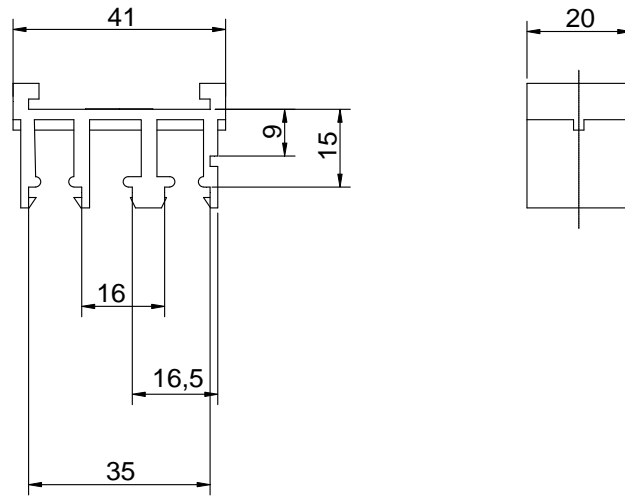

Diritti riservati All rights reserved

Date	10.01.2007	CT APE Adapter für Montage auf DIN-Schienen	Scale	
Sign.		support x rail mount.CT on DIN EN60715	1:1	